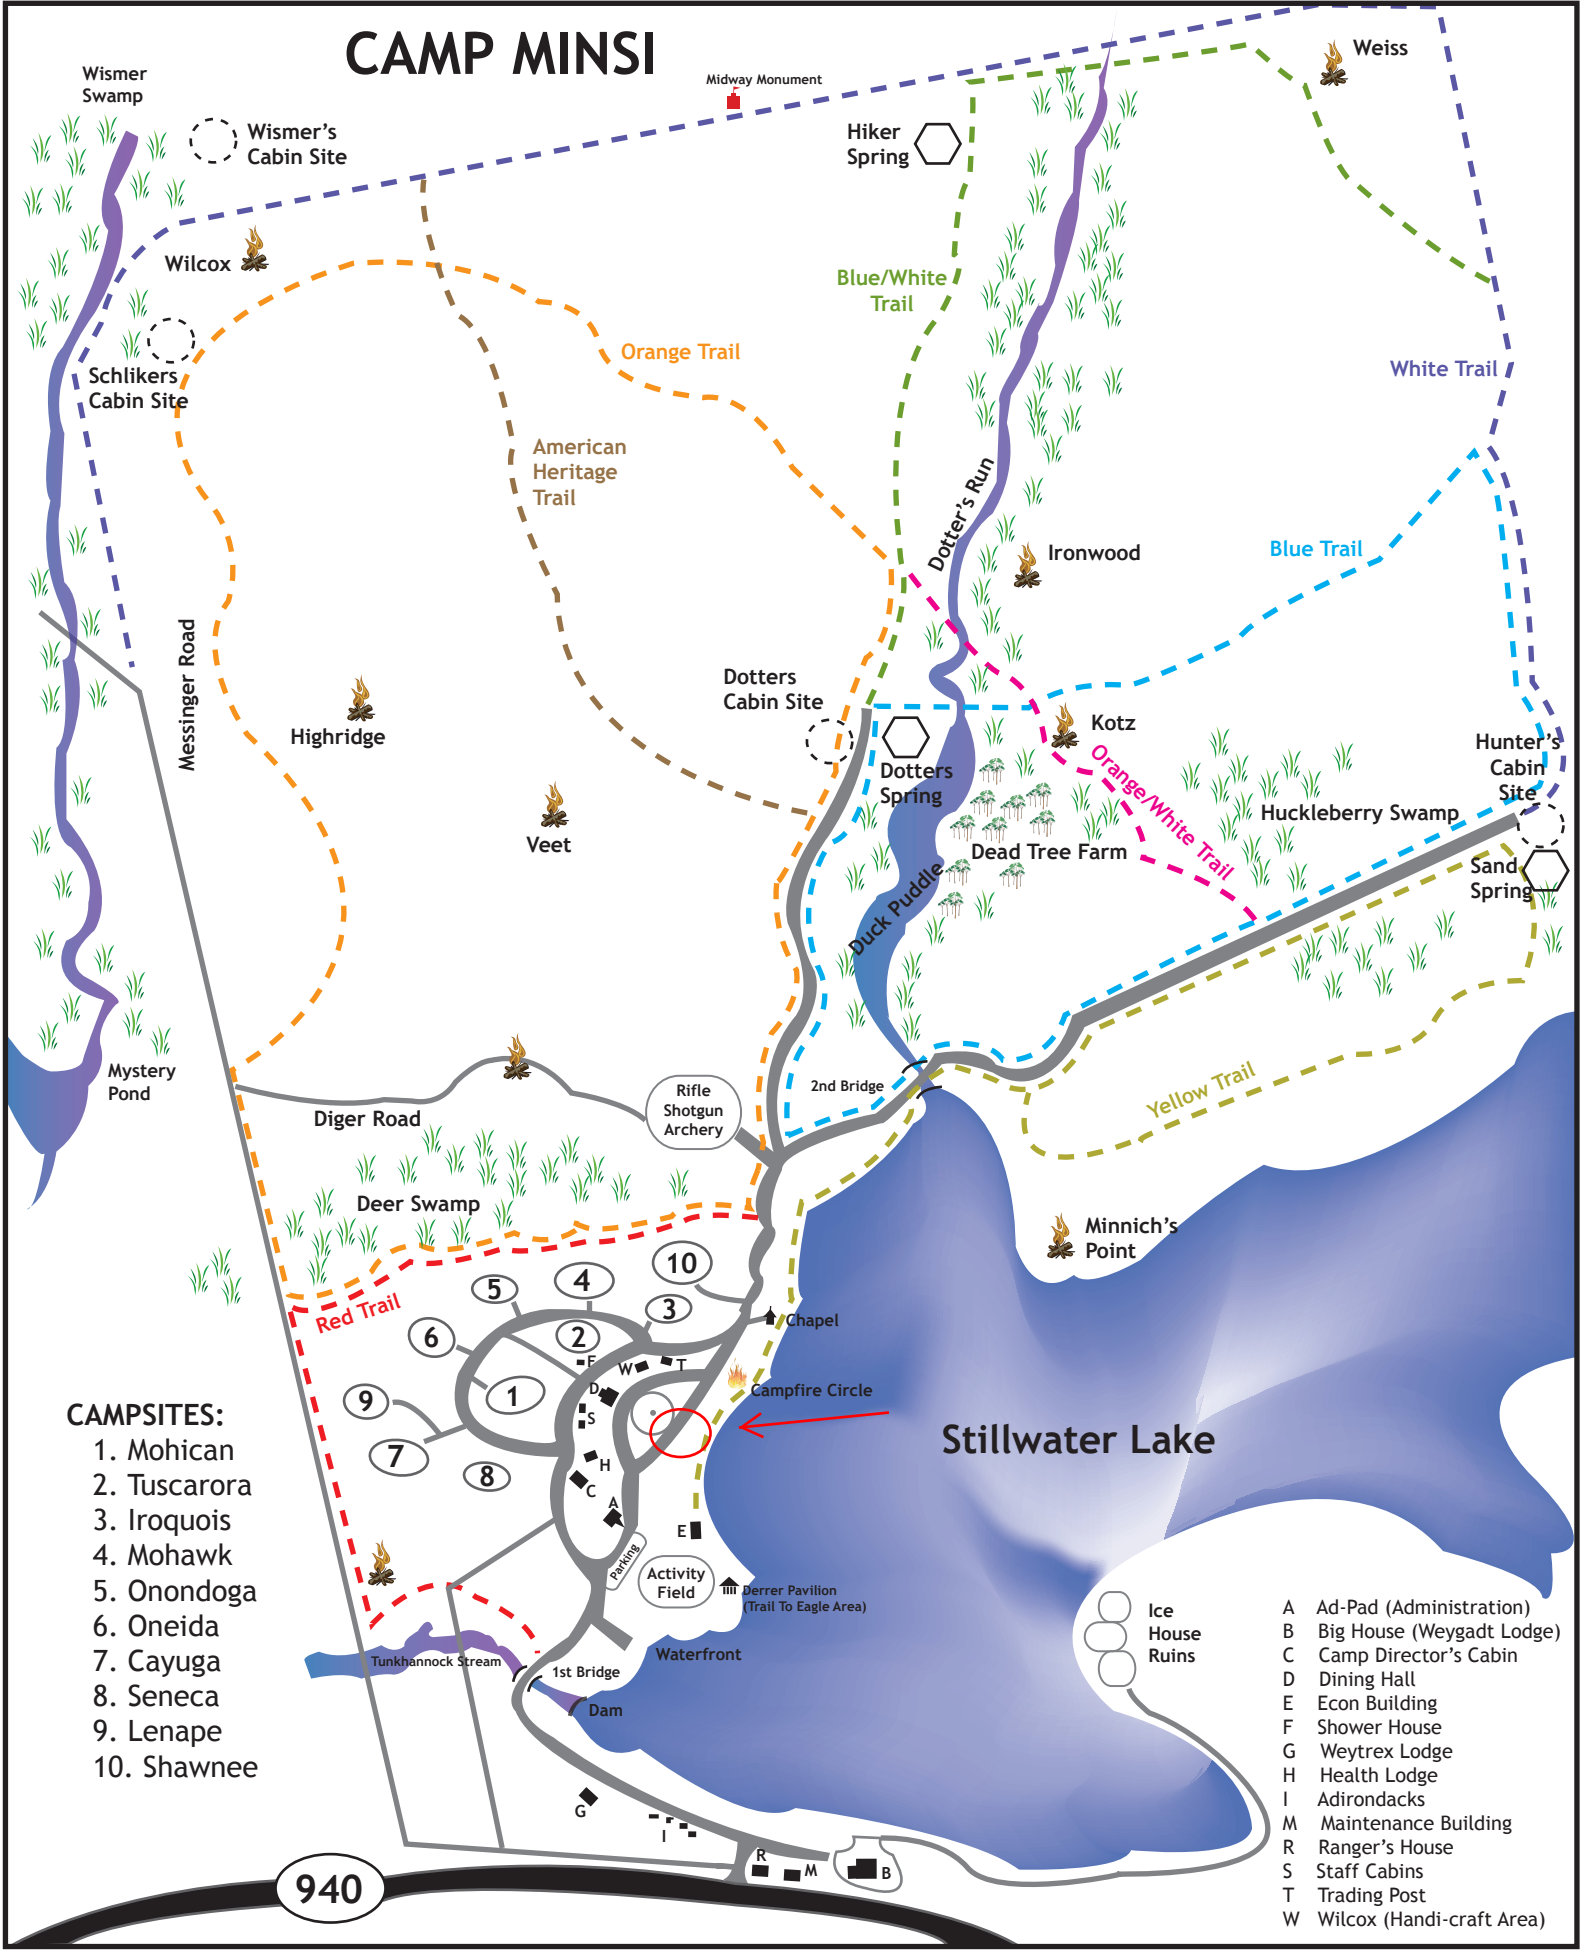

CAMP MINSI

- CAMPSITES:**
- 1. Mohican
 - 2. Tuscarora
 - 3. Iroquois
 - 4. Mohawk
 - 5. Onondoga
 - 6. Oneida
 - 7. Cayuga
 - 8. Seneca
 - 9. Lenape
 - 10. Shawnee

- A Ad-Pad (Administration)
- B Big House (Weygadt Lodge)
- C Camp Director's Cabin
- D Dining Hall
- E Econ Building
- F Shower House
- G Weytrex Lodge
- H Health Lodge
- I Adirondacks
- M Maintenance Building
- R Ranger's House
- S Staff Cabins
- T Trading Post
- W Wilcox (Handi-craft Area)

940

--- Trail ○ Cabin Site ⬡ Spring 🔥 Outpost Site